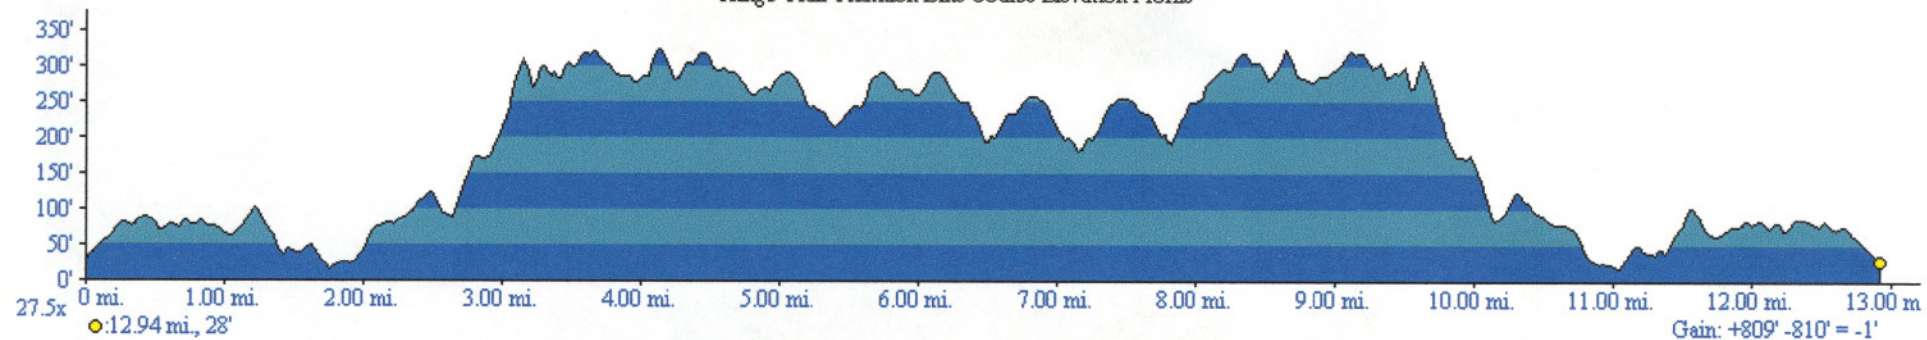

King's Trail Triathlon Bike Course Elevation Profile

Profile created with TOPO!® ©2002 National Geographic (www.nationalgeographic.com/topo)