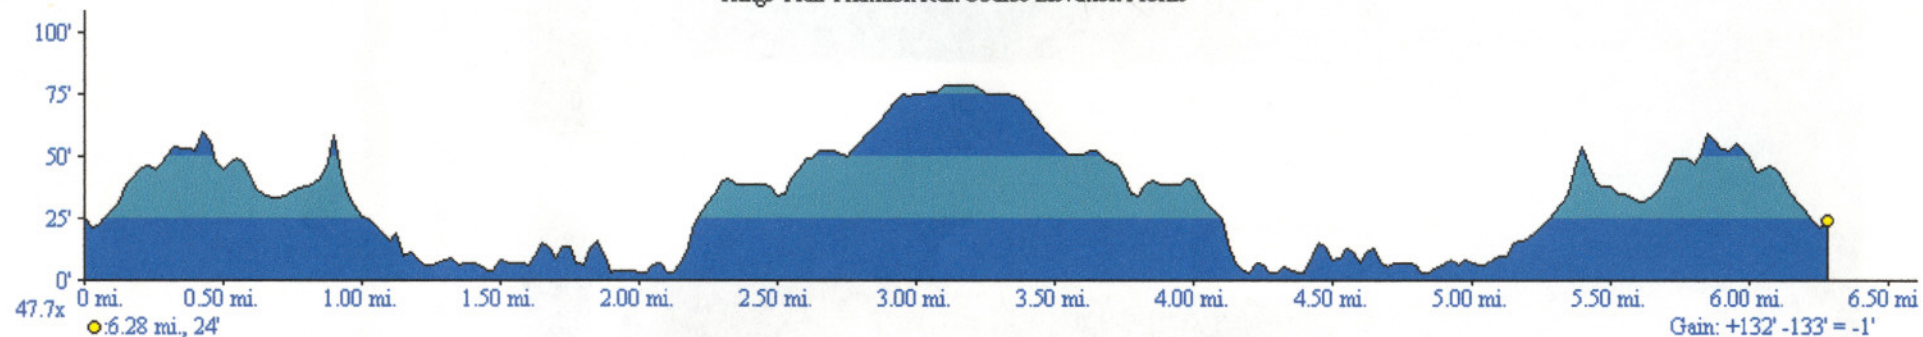

### Kings Trail Triathlon Run Course Elevation Profile

Profile created with TOPO!® ©2002 National Geographic ([www.nationalgeographic.com/topo](http://www.nationalgeographic.com/topo))